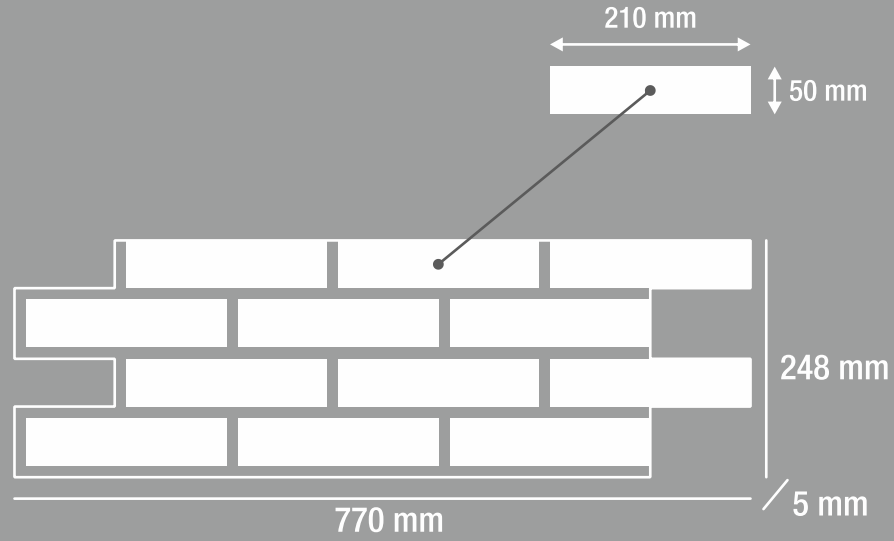

BAROK

SHEET SERIES
SHEET HD SERIES

Flexolith tuđla geleneksel tuđlalardan ayırt edilemez.

Flexolith brick is indistinguishable from traditional bricks.